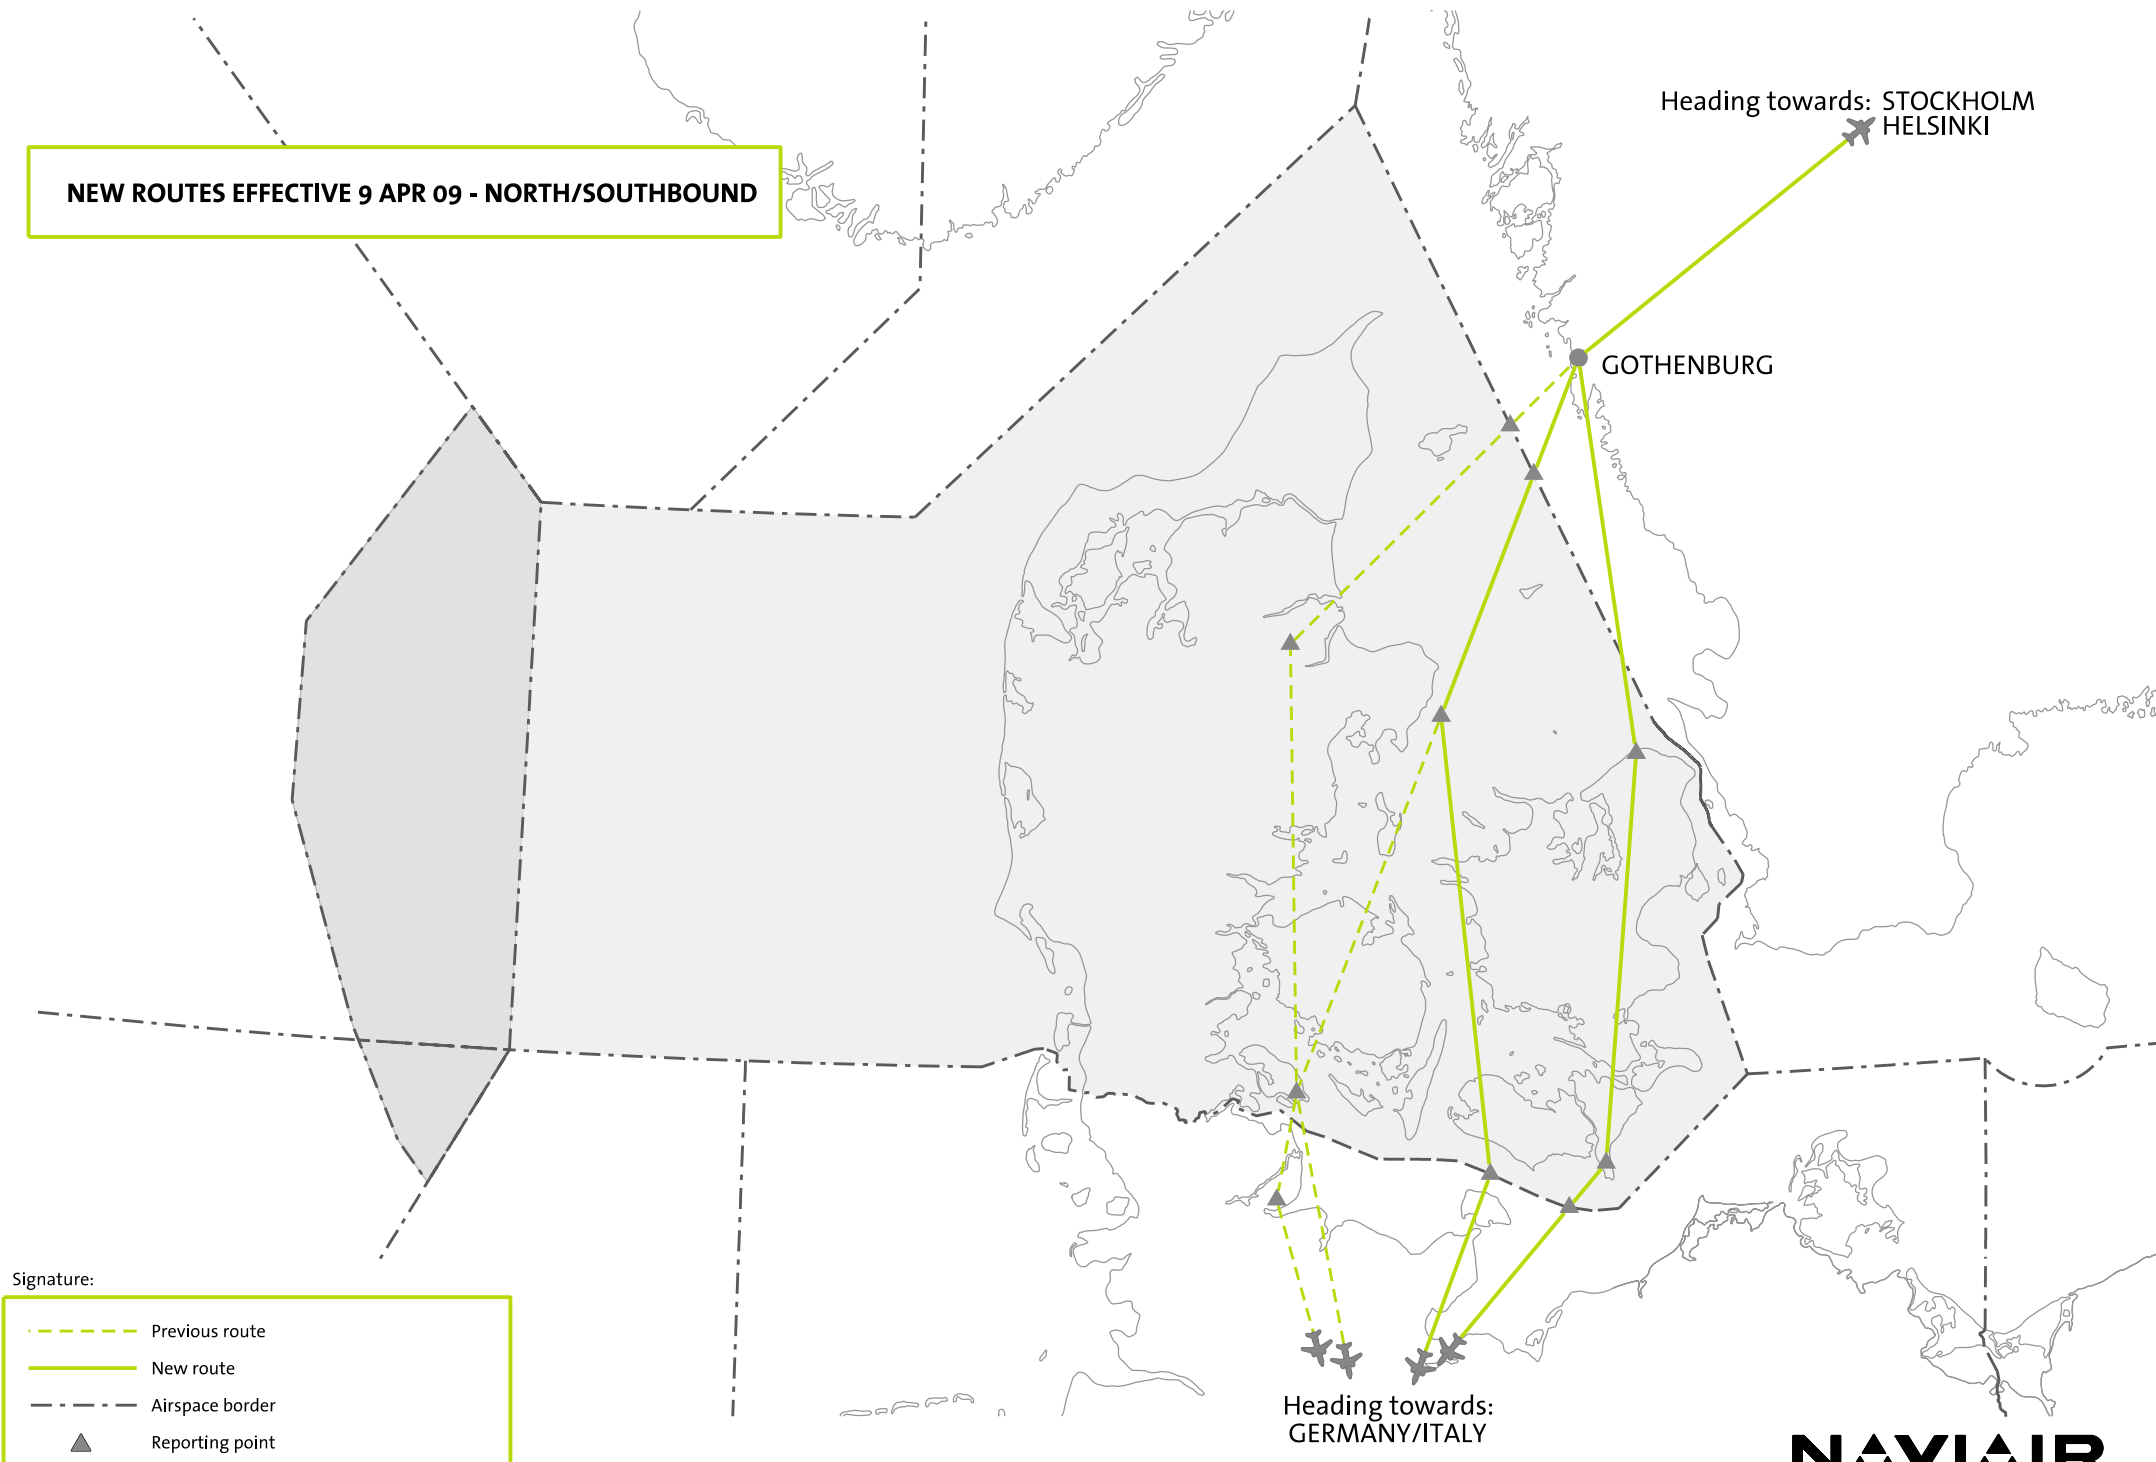

NEW ROUTES EFFECTIVE 9 APR 09 - NORTH/SOUTHBOUND

Heading towards: STOCKHOLM
HELSINKI

GOTHENBURG

Heading towards:
GERMANY/ITALY

Signature:

- Previous route
- New route
- - - Airspace border
- ▲ Reporting point