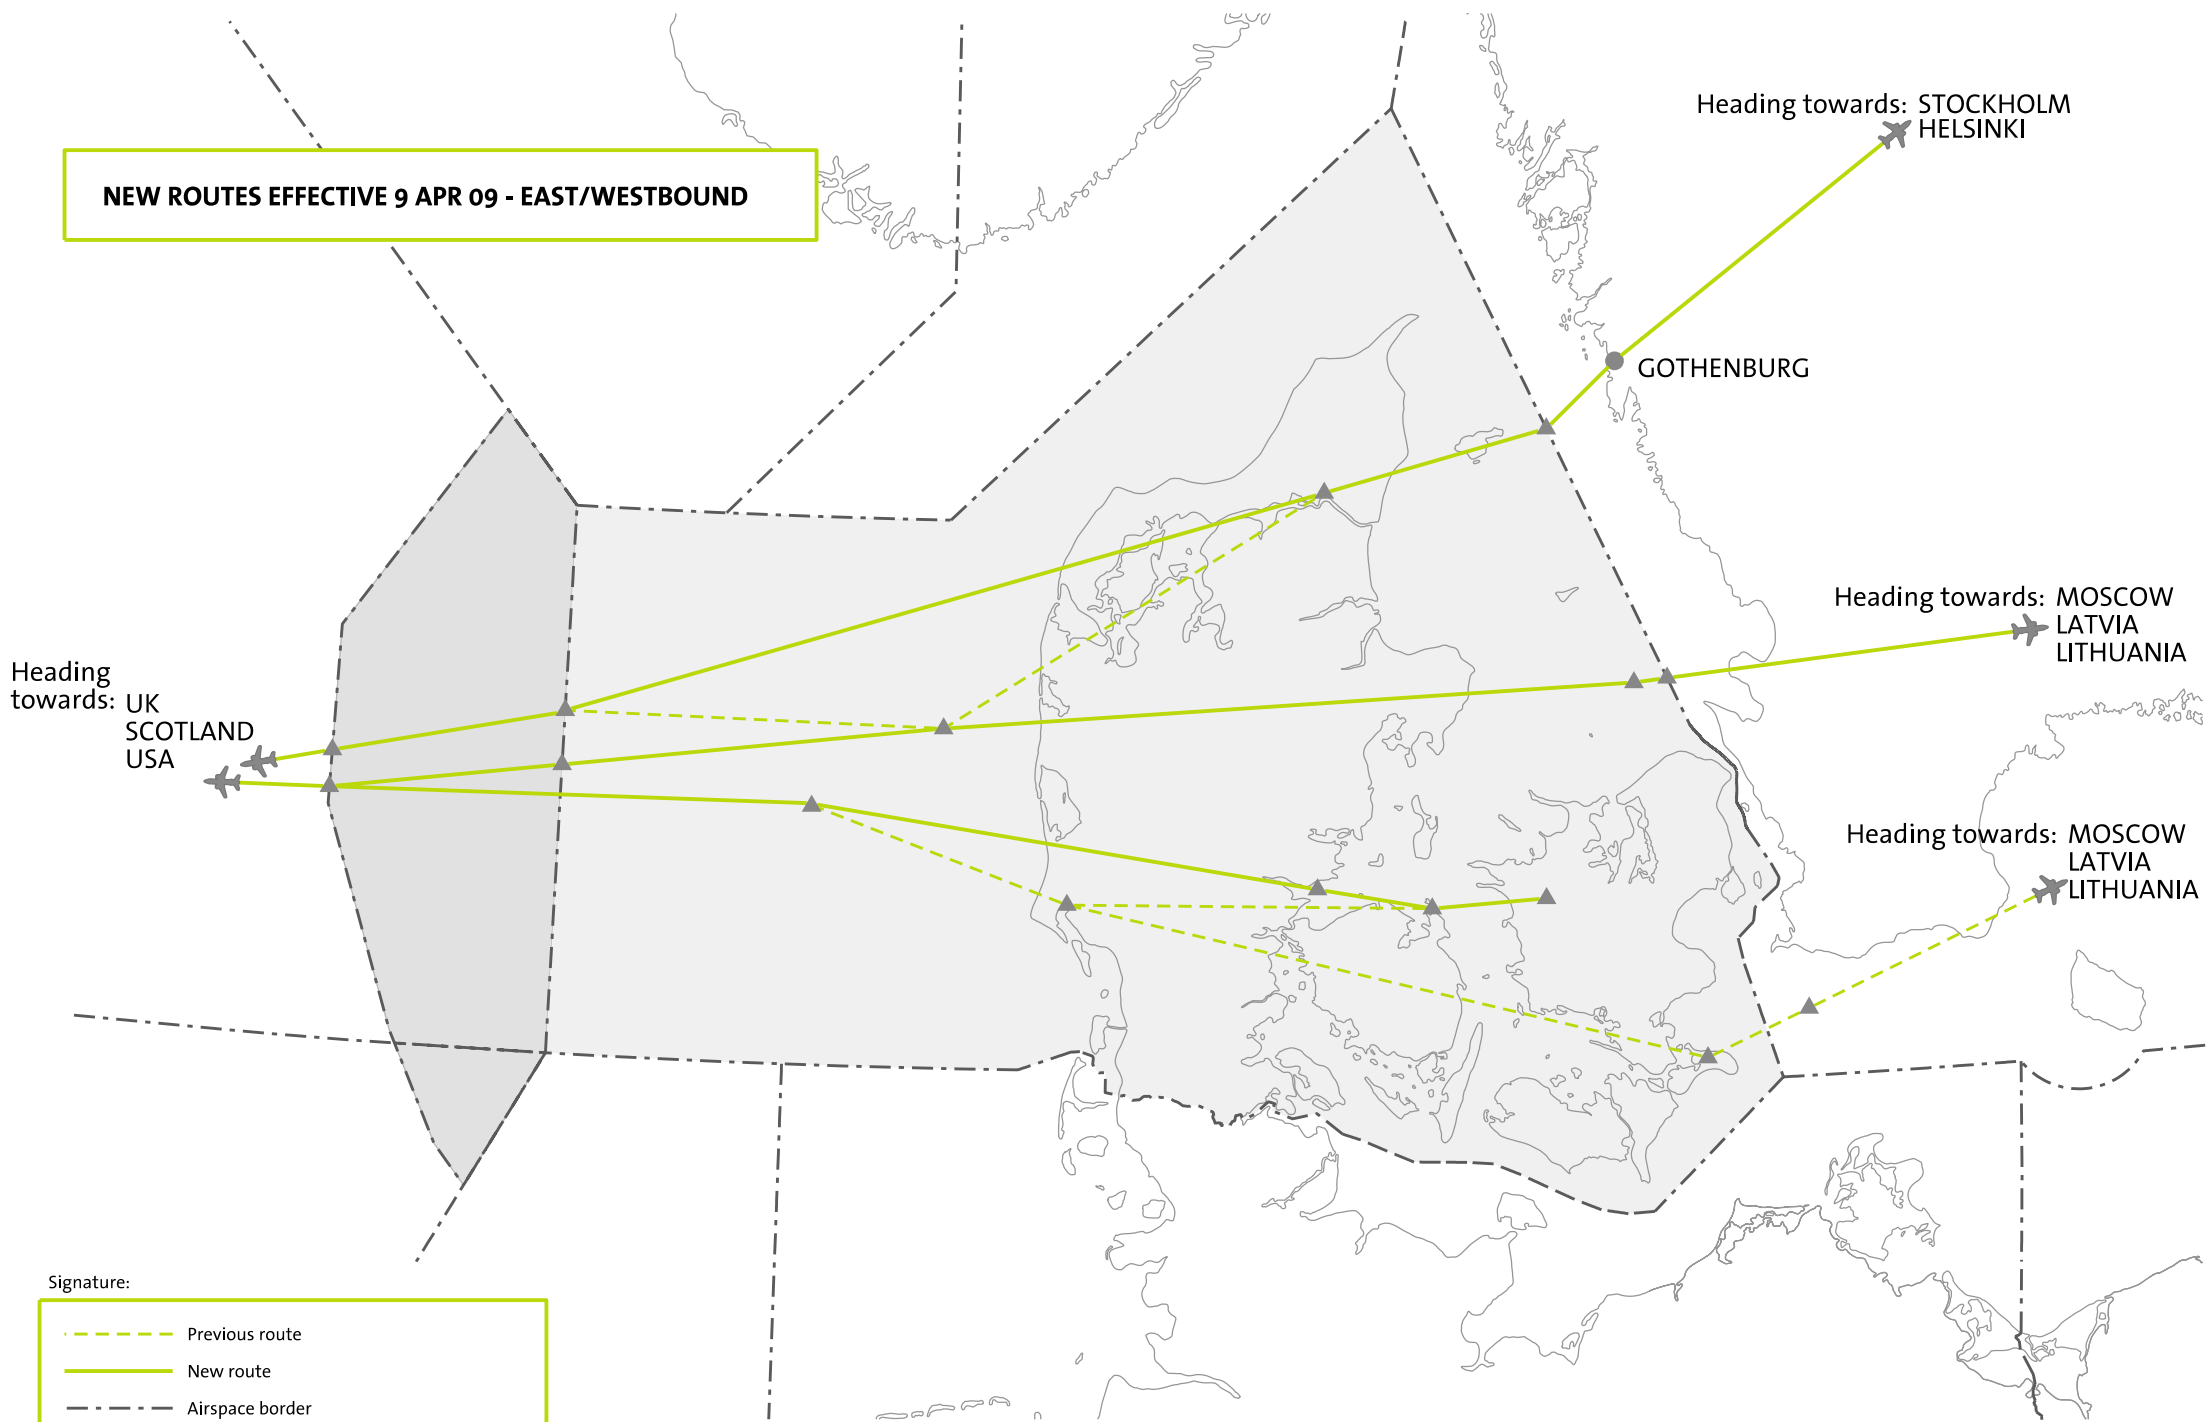

NEW ROUTES EFFECTIVE 9 APR 09 - EAST/WESTBOUND

Heading towards: UK
SCOTLAND
USA

Heading towards: STOCKHOLM
HELSINKI

GOTHENBURG

Heading towards: MOSCOW
LATVIA
LITHUANIA

Heading towards: MOSCOW
LATVIA
LITHUANIA

Signature:

- Previous route
- New route
- - - Airspace border
- ▲ Reporting point

NAVIAIR